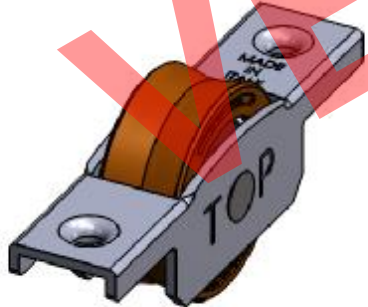

VETRORICAMBI

Covered Ball Bearing
"V" Shape Dark Orange

Zinc Coated White Steel Pin

SEZIONE A-A

Galvanized sheet

VETRORICAMBI