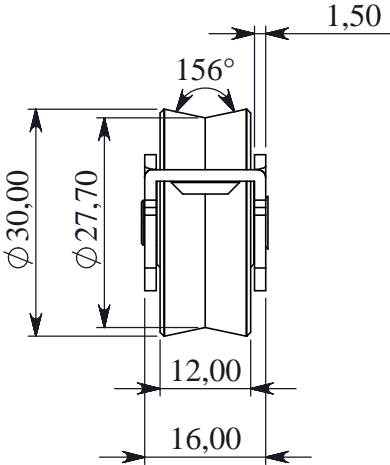

VETRORICAMBI

Covered Ball Bearing
"V" Shape Dark Orange

Zinc Coated White Steel Pin

SEZIONE A-A

Galvanized sheet

VETRORICAMBI