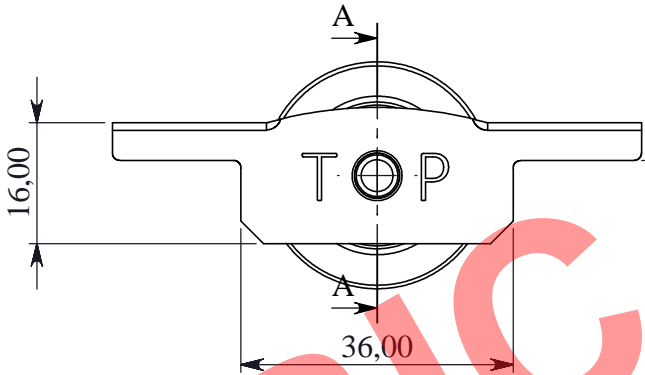

VETRORICAMBI

Covered Ball Bearing
"V" Shape Dark Orange

Zinc Coated White Steel Pin

SEZIONE A-A

Galvanized sheet

VETRORICAMBI