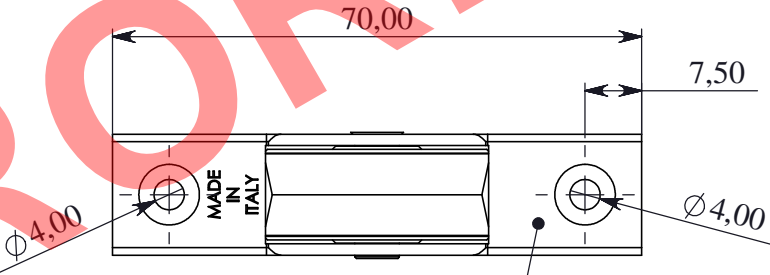

VETRORICAMBI

Covered Ball Bearing
"V" Shape Dark Orange

Zinc Coated White Steel Pin

SEZIONE A-A

Galvanized sheet

VETRORICAMBI